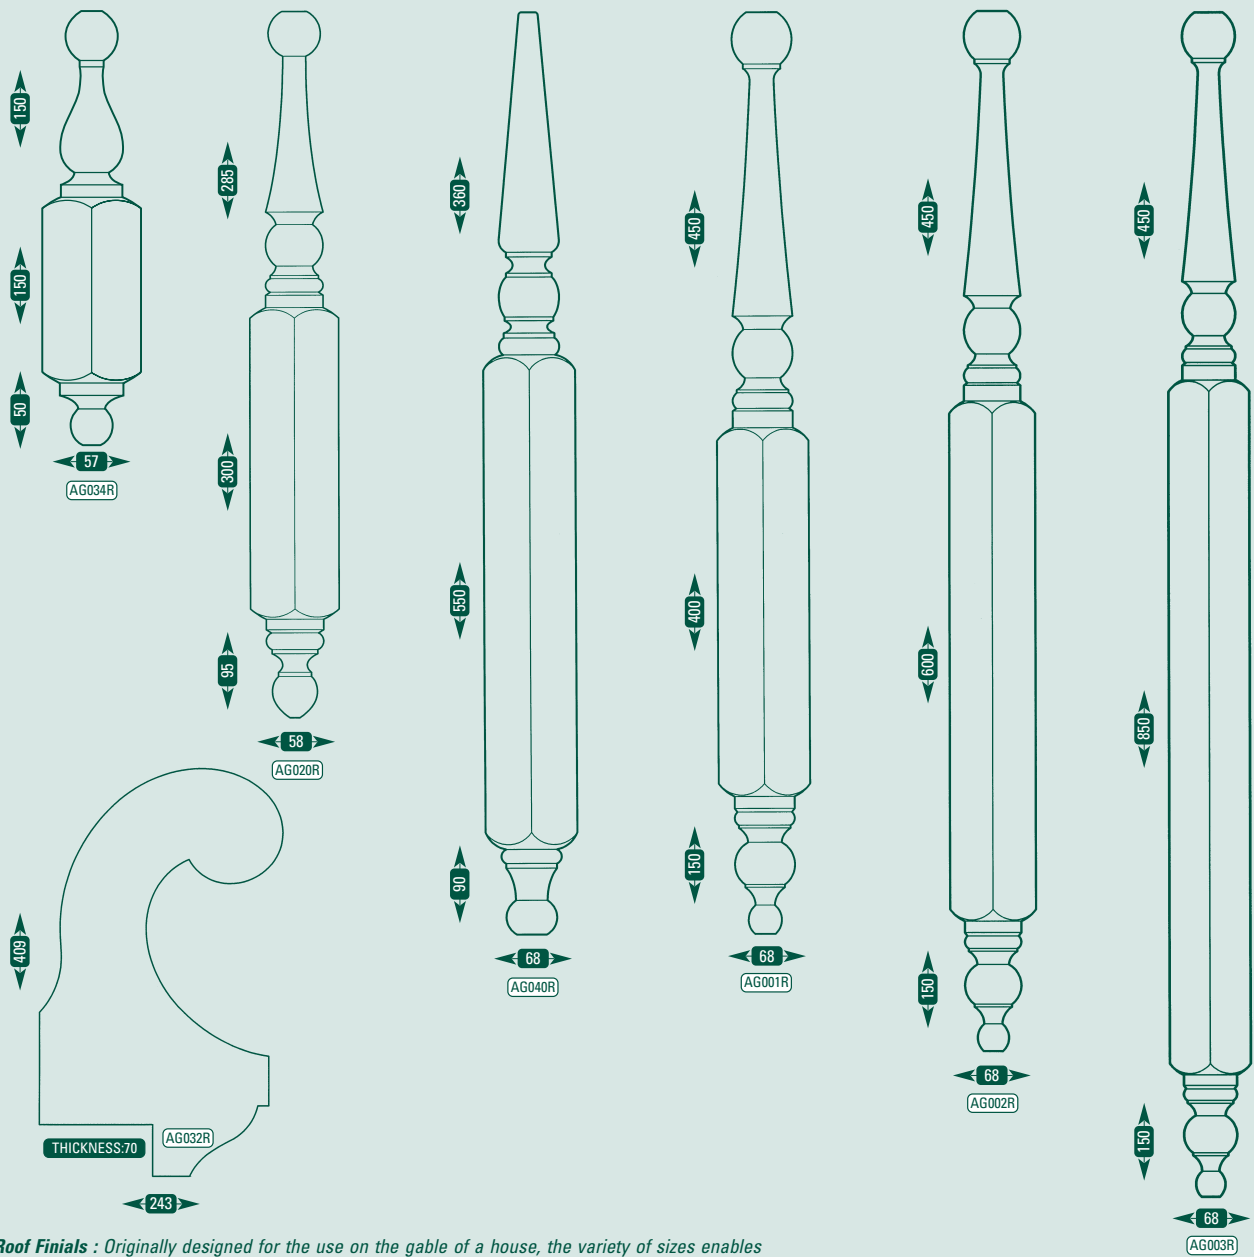

ROOF FINIALS

HAMMERSMITH WOODTURNERS Phone: [08] 8346 8211 Website: hammersmith.com.au

Roof Finials : Originally designed for the use on the gable of a house, the variety of sizes enables them to be put to a number of uses; including carports, verandahs, cubby houses and garden arches.

CODE	DESCRIPTION	MATERIAL	CODE	DESCRIPTION	MATERIAL
AG001R	1000mm ROOF FINIAL	TREATED PINE	AG032R	"GOOSENECK" ROOF FINIAL	TREATED PINE
AG002R	1200mm ROOF FINIAL	TREATED PINE	AG034R	350mm ROOF FINIAL	TREATED PINE
AG003R	1450mm ROOF FINIAL	TREATED PINE	AG040R	1000mm "SPEAR" ROOF FINIAL	TREATED PINE
AG020R	680mm ROOF FINIAL	TREATED PINE